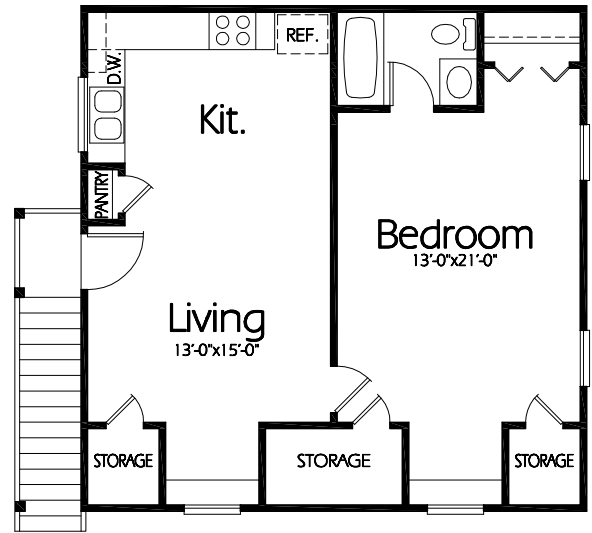

Garage 27'x27'

Upper Level
729 Sq. Feet

Garage 27'x27'
Version A

Hearthstone
Home Design

94 North 100 West - Bountiful, Utah 84010
Phone: (801) 298-2505 - Fax: (801) 298-3077
www.hearthstonedesign.com