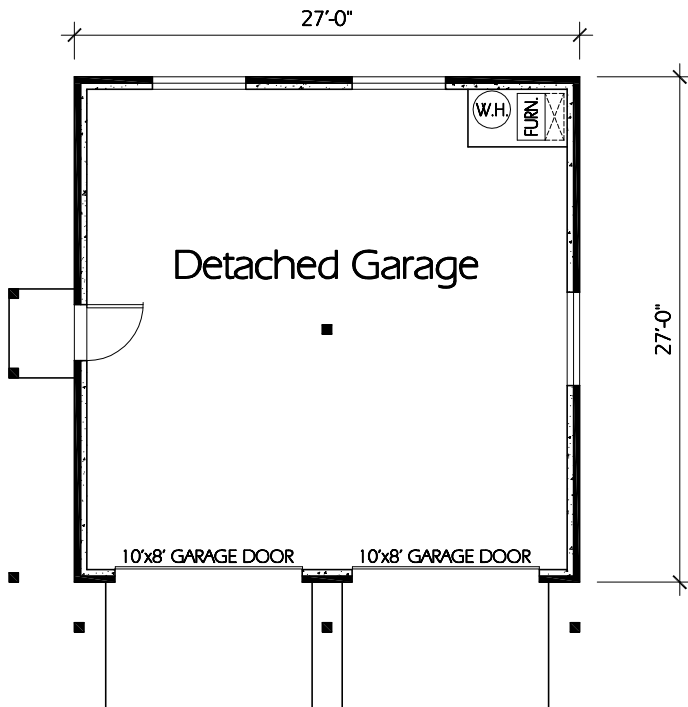

Garage 27'x27'

Upper Level
729 Sq. Feet

Garage 27'x27'
Version A

Hearthstone
Home Design

94 North 100 West - Bountiful, Utah 84010
Phone: (801) 298-2505 - Fax: (801) 298-3077
www.hearthstonedesign.com